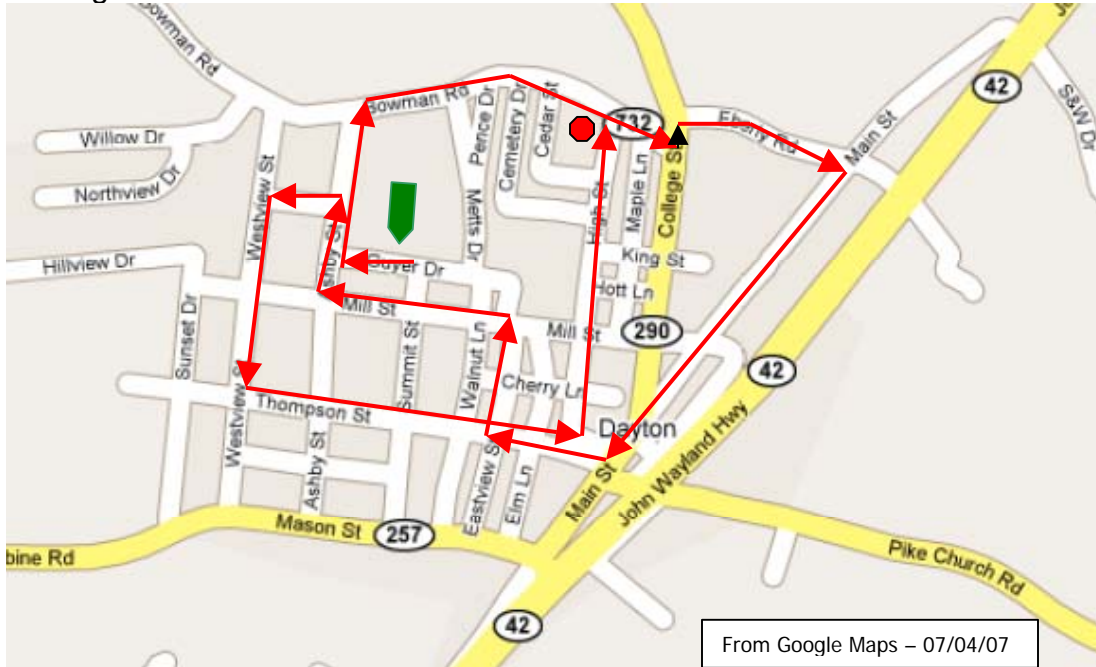

## Heritage 5-K Route

Start -   
Wilbur Pence

End -   
Heritage Center

### Route directions:

Start at Wilbur Pence Middle School Parking Lot  
Right on Guyer Drive.  
Right on Ashby Street  
Right on Bowman Lane  
Left on College Street  
Right on Eberly Road  
Right on Main Street [1 mile mark]  
Right on Thompson Street  
Right on Eastview Street  
Left on Mill Street  
Right on Ashby Street [2 mile mark]  
left on Turner Street  
left on Westview Street  
left on Thompson Street  
left on High Street  
finish at Heritage Center, Bowman and High Street